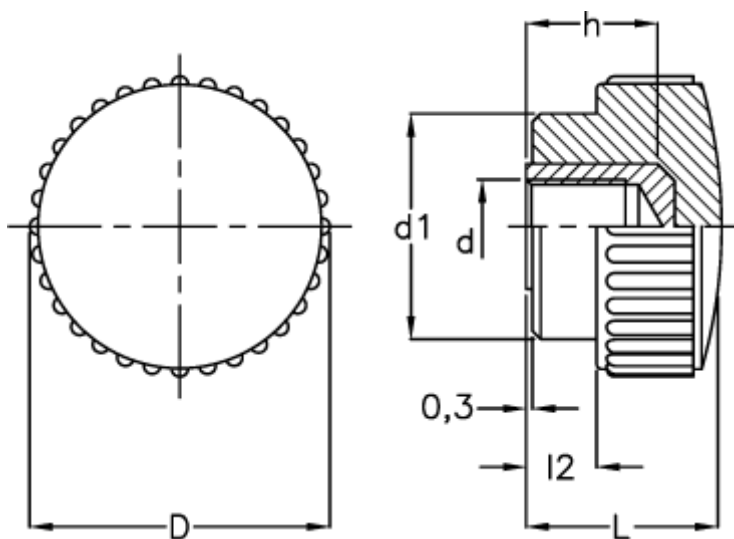

Data Sheet

Article number: 2302002102
Description: E+G Knurled grip knob
B.193/15 B-M4

Measures

D = 15
d1 = 11
d 6H = M4
h = 6
L = 11
l2 = 2